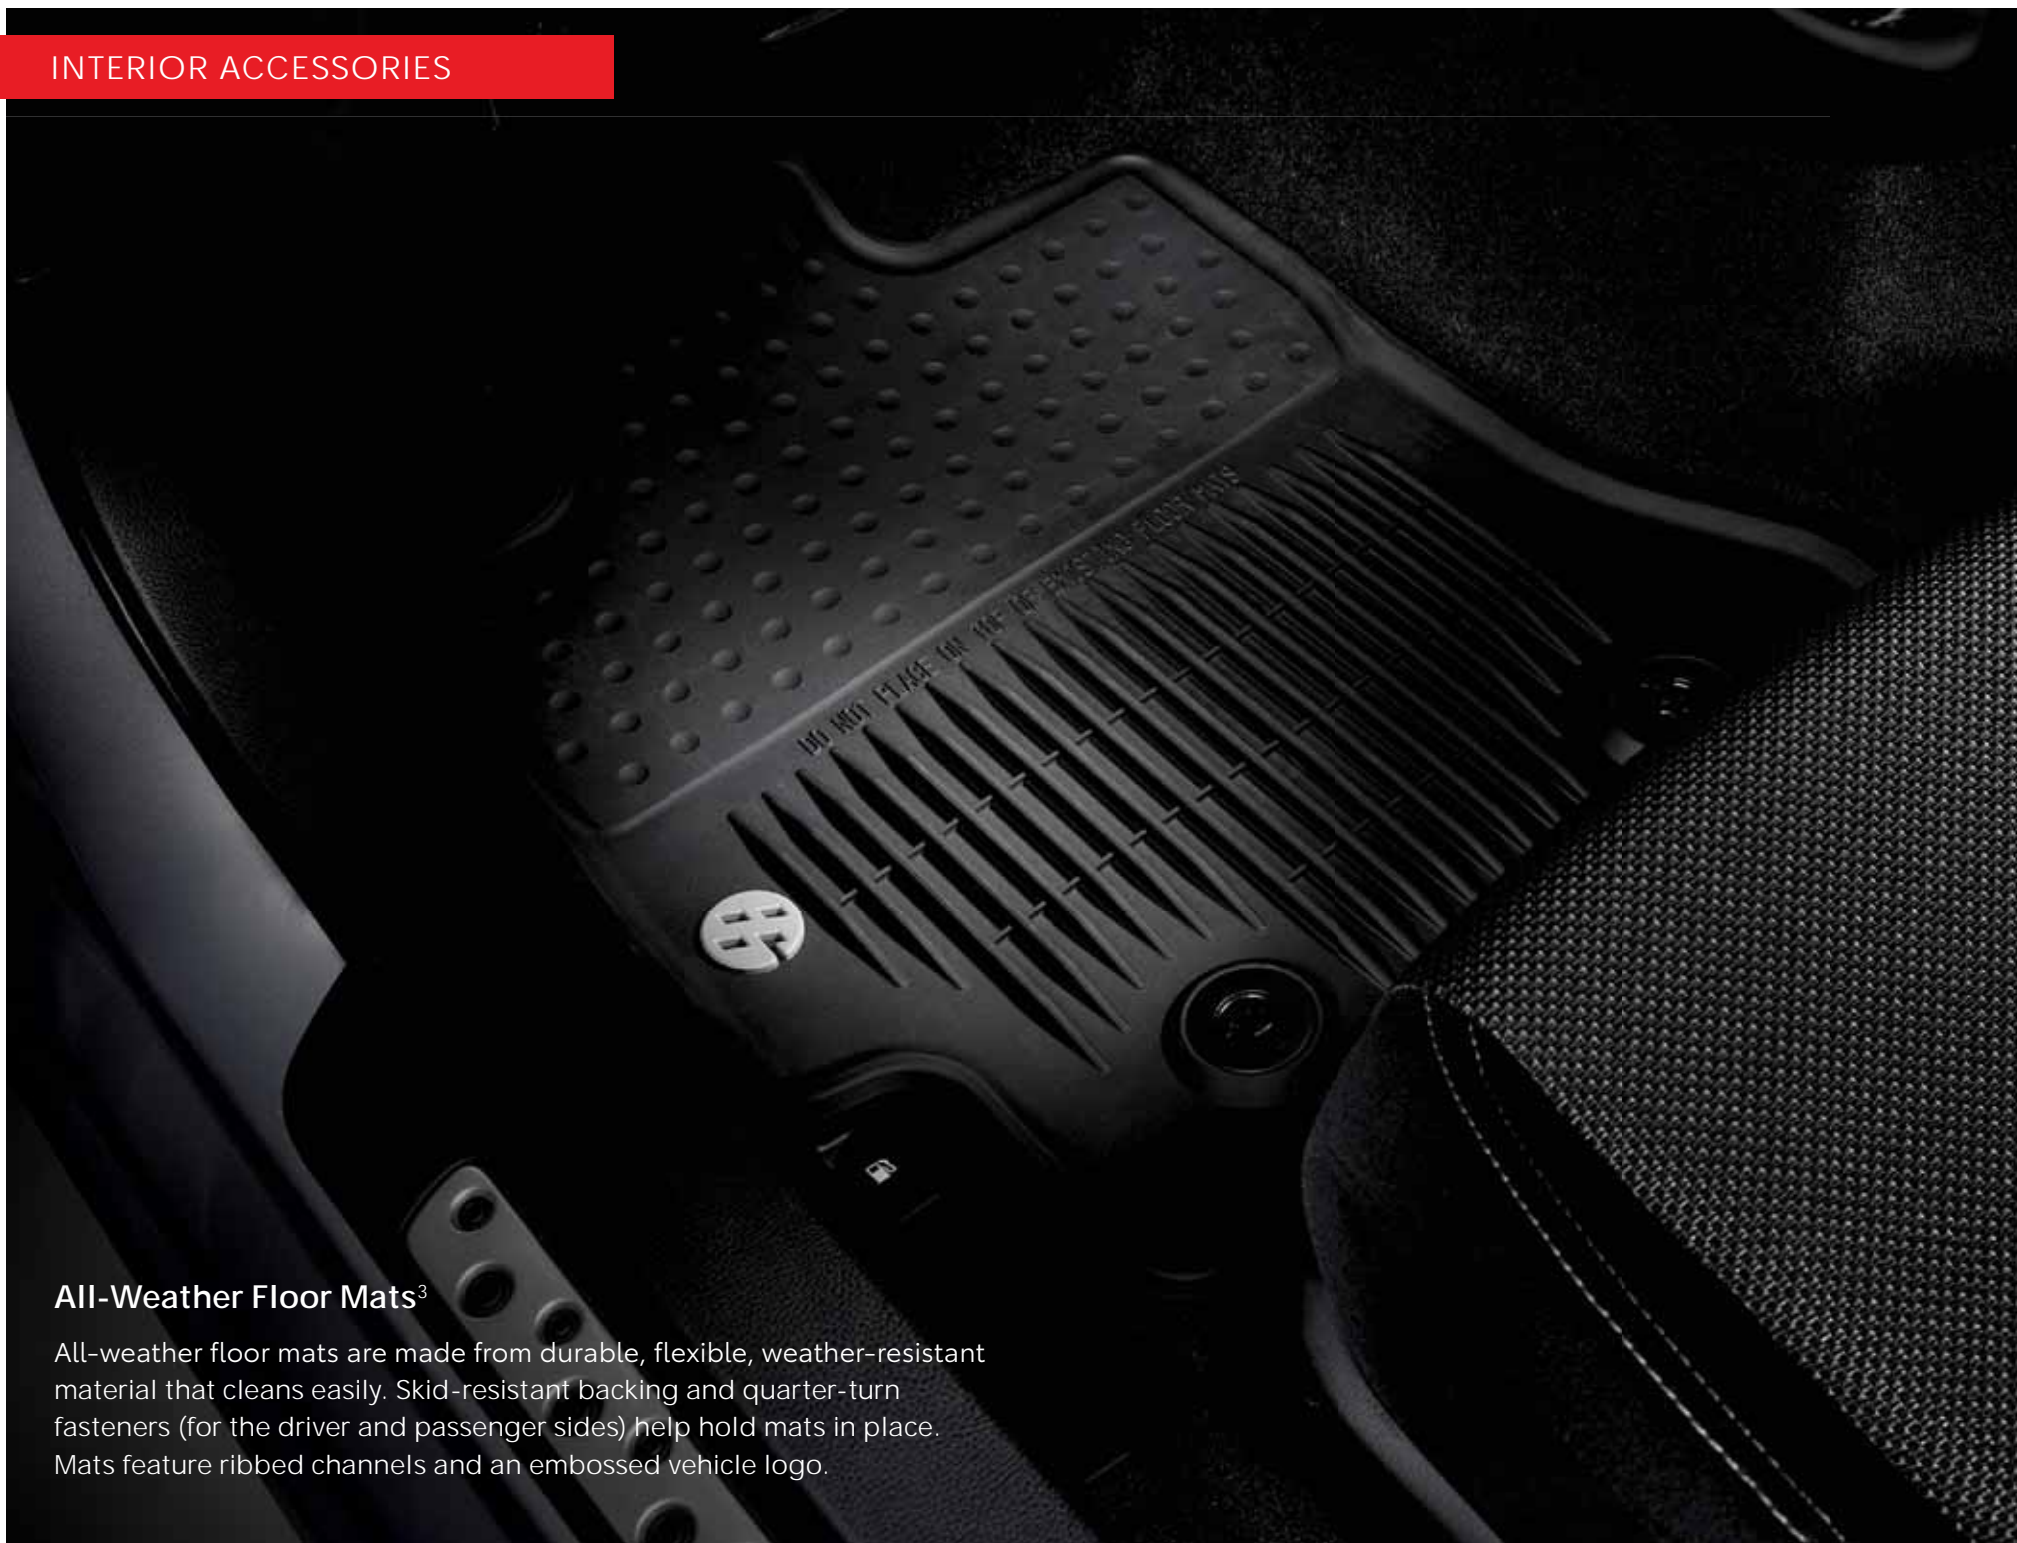

All-Weather Floor Mats³

All-weather floor mats are made from durable, flexible, weather-resistant material that cleans easily. Skid-resistant backing and quarter-turn fasteners (for the driver and passenger sides) help hold mats in place. Mats feature ribbed channels and an embossed vehicle logo.