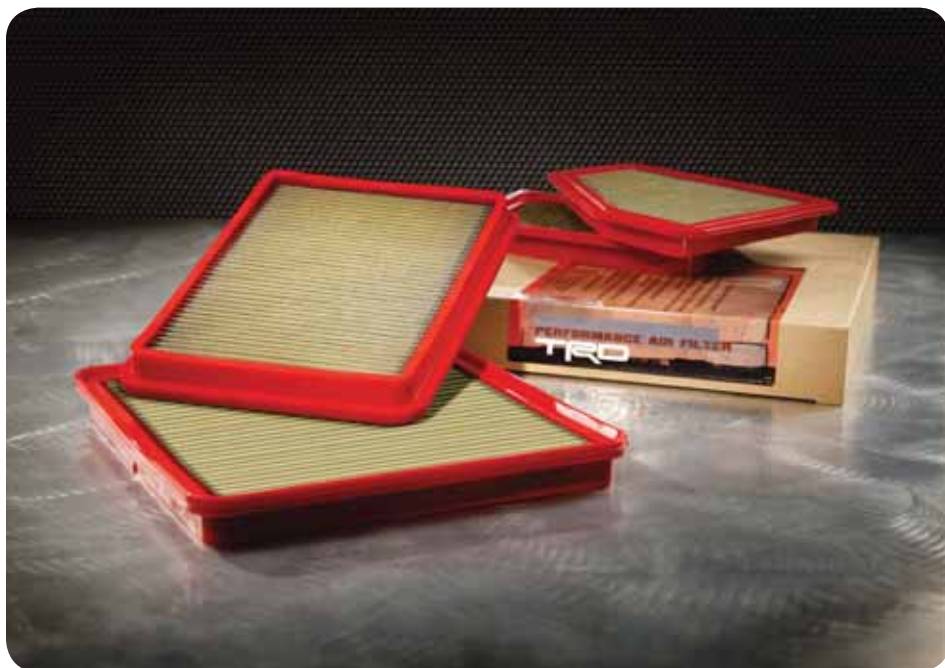

TRD AIR FILTER

For optimal engine protection and performance, the TRD air filter offers superb filtration and enhanced airflow.

- Four-ply filter element features durable, epoxy-coated mesh enclosure and elastomeric seal to help optimize a precise, leak-free fit.