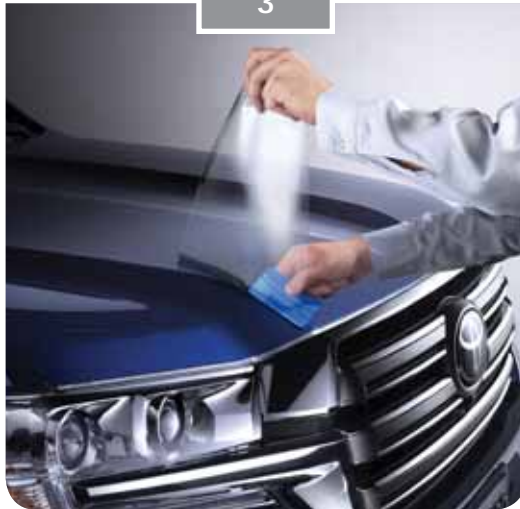

ACCESSORIES

2020
LAND CRUISER

EXTERIOR

3

Give your Land Cruiser added protection and increase its functionality with exterior accessories from Toyota. They are the only accessories built and tested by Toyota engineers.