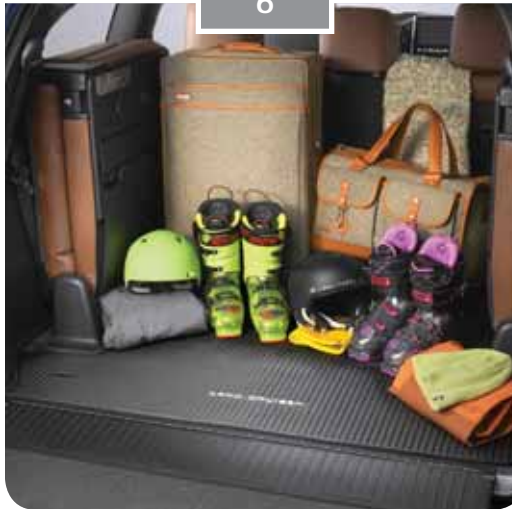

INTERIOR

6

We've got the perfect interior accessories for maximizing style and comfort. Upgrade your Land Cruiser with the only accessories that are built with the legendary quality standards set by Toyota for fit and finish.