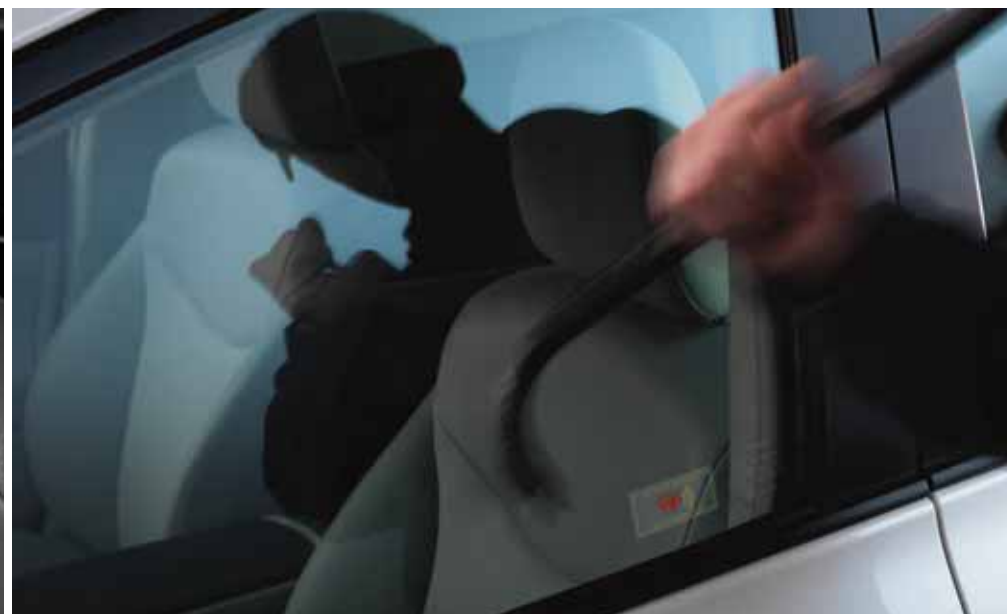

Technology that looks out for you.

toyota.com/accessories

Universal Tablet Holder⁶

Compatible with virtually all multimedia devices, it holds your tablet, phone, music or video player in place.

- Installs and removes in seconds—no tools required
- Durable construction with spring-loaded arms to hold your device in place
- Adjustable pivot/tilt enables passengers to view their device at eye level