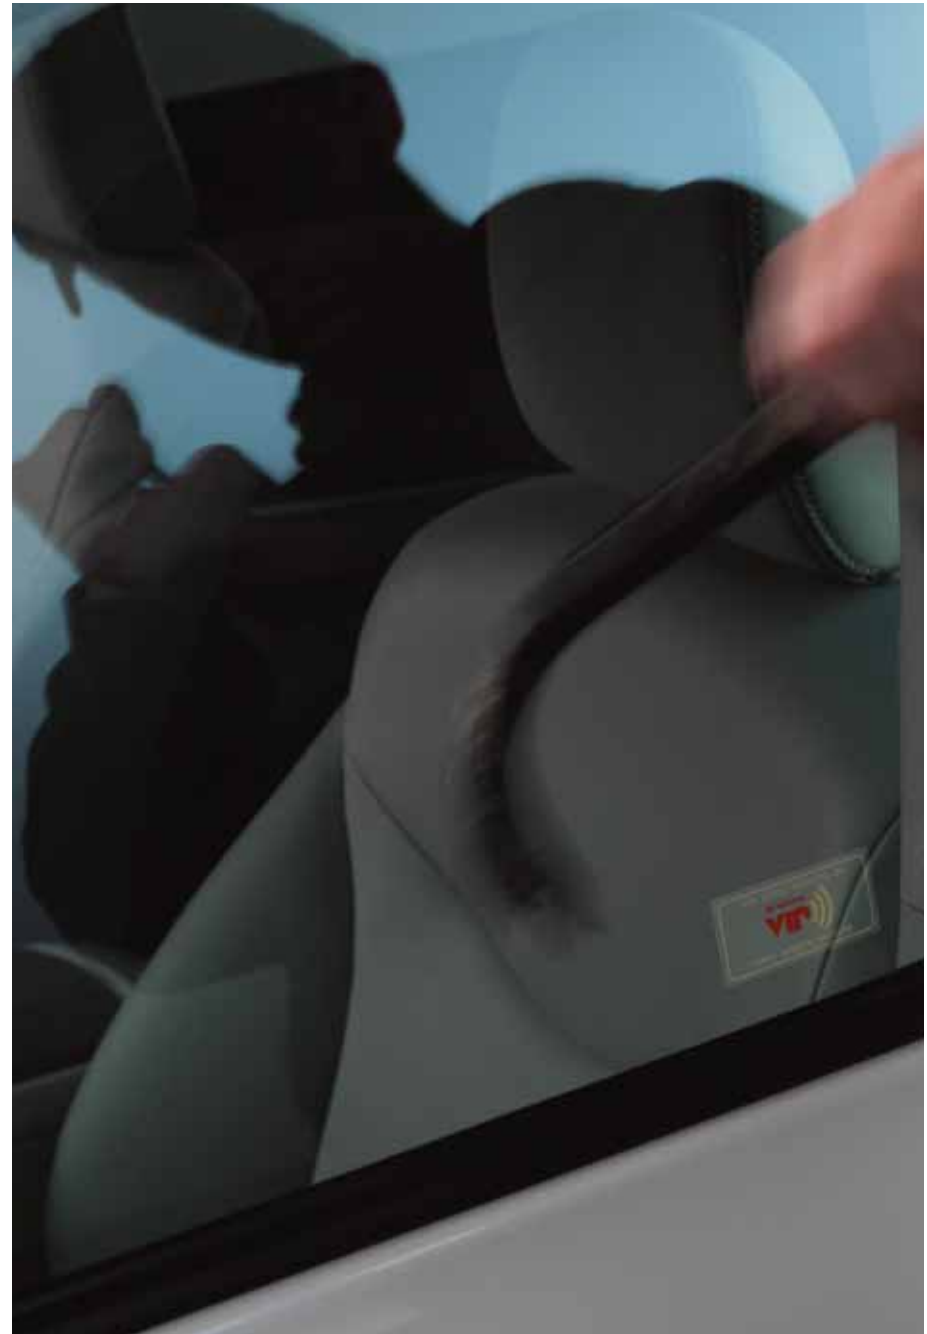

toyota.com/accessories

Security System

When it comes to peace of mind, the Security System is the ideal addition.

- Integrates with the keyless entry system—no need for an additional remote
- Includes automatic rearming, door-ajar warning, interior light activation, panic alarm, rolling code technology and disabling of the starter
- Features glass breakage sensor (GBS) with a highly sensitive microphone that detects the sound frequency of an object striking on glass or glass breakage
- Alarm is designed to activate when someone tries to force open a door or glass is broken