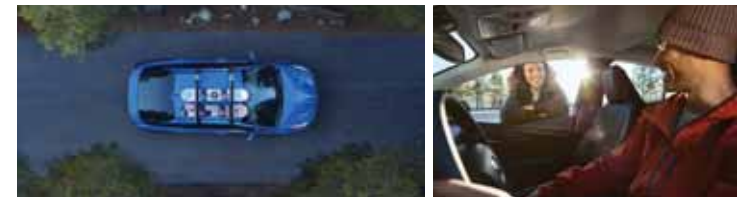

Accessories designed around the way you live.

toyota.com/accessories