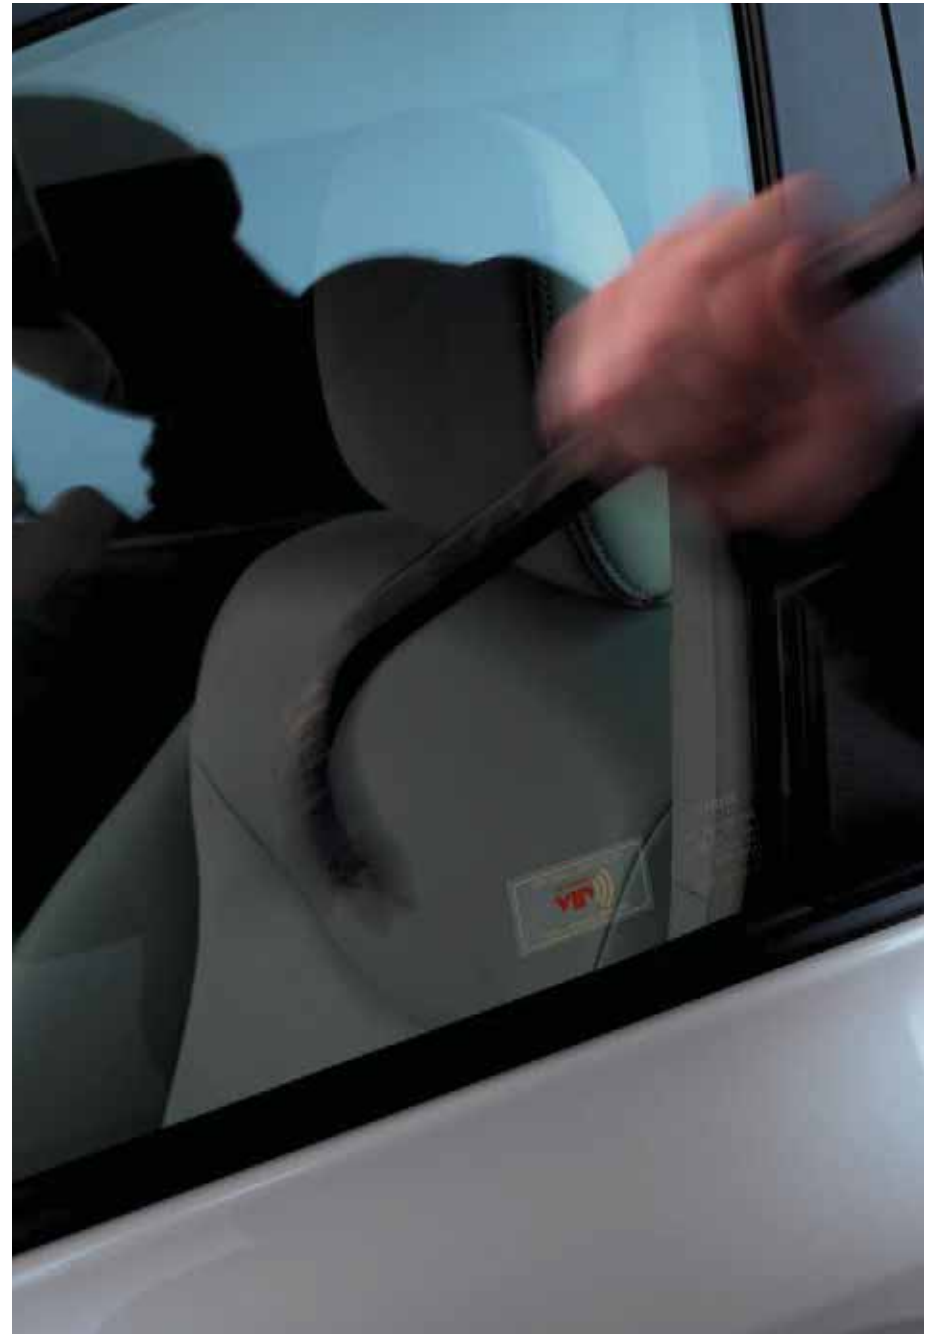

toyota.com/accessories

Security System

When it comes to peace of mind, the security system is the ideal addition.

- Integrates with the remote keyless entry system—no need for an additional remote
- Automatic rearming, door-ajar warning, interior light activation, panic alarm, rolling code technology and disabling of the starter
- Includes glass breakage sensor (GBS) with a highly sensitive microphone that detects the sound frequency of an object striking on glass or glass breakage
- Alarm activates when someone tries to force open a door or glass is broken